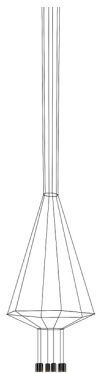

## 0404

Design By Arik Levy

Wireflow designed by Arik Levy. A hanging lamp which reviews and updates the chandelier look through an exercise of simplification that explores its essence and enhances its outline with great delicacy and at the same time a strong formal presence. Its appearance, as a structure of fine cables finished with eight LED terminals, discretely connects with classic chandelier models, taking this type of lamp to a new, groundbreaking and futuristic dimension. Employing CREA product configurator software, the design can be modified to adapt to your specific project requirements.

## Model Sheet

**Optional : Extra cable length**  
Min. quantity, upcharge and extra lead time apply [EN]

<b>Finish</b>	04 Black RAL 9005
<b>LED temperature color</b>	2700 K
<b>Dimming</b>	DALI 1-10V PUSH <b>Optional</b> Casambi Min. quantity, upcharge and extra lead time apply [EN]
<b>Installation type</b>	Surface Canopy

**Materials**  
Ceiling rose: Steel  
Body: Aluminum  
Horizontal rods: Steel

**Light source**  
6 x LED 4,48W 350mA  
D

**LED**  
CRI>80 2942 lm 109  
2700 K

**Driver**  
CC - Constant Current 350  
110-240 V 50/60 HZ

**Application**  
Hanging lamps

**Packaging**  
2 Box  
1.633 m x 1.619 m x 0.086 m  
Gross weight 15.4  
Net weight 12.68  
Vol. 0.3245