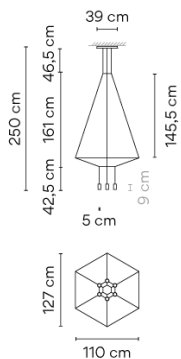

0404

Design By Arik Levy

Wireflow designed by Arik Levy. A hanging lamp which reviews and updates the chandelier look through an exercise of simplification that explores its essence and enhances its outline with great delicacy and at the same time a strong formal presence. Its appearance, as a structure of fine cables finished with eight LED terminals, discretely connects with classic chandelier models, taking this type of lamp to a new, groundbreaking and futuristic dimension. Employing CREA product configurator software, the design can be modified to adapt to your specific project requirements.

Model Sheet

Optional : Extra cable length
Min. quantity, upcharge and extra lead time apply [EN]

Finish	04 Black RAL 9005
LED temperature color	2700 K
Dimming	DALI 1-10V PUSH Optional Casambi Min. quantity, upcharge and extra lead time apply [EN]
Installation type	Surface Canopy

Materials
Ceiling rose: Steel
Body: Aluminum
Horizontal rods: Steel

Light source
6 x LED 4,48W 350mA
D

LED
CRI>80 2942 lm 109
2700 K

Driver
CC - Constant Current 350
110-240 V 50/60 HZ

Application
Hanging lamps

Packaging
2 Box
1.633 m x 1.619 m x 0.086 m
Gross weight 15.4
Net weight 12.68
Vol. 0.3245

Lighting effect

General Lighting

Lamp used to highlight a specific element.

Photometric Data

Efficiency	46.23%
Coordinate System	CG
Total Flux	2941.60
Maximum Value	320.26

Other Applications

All of our products come with a five-year warranty.
Check our legal terms at www.vibia.com/warranty